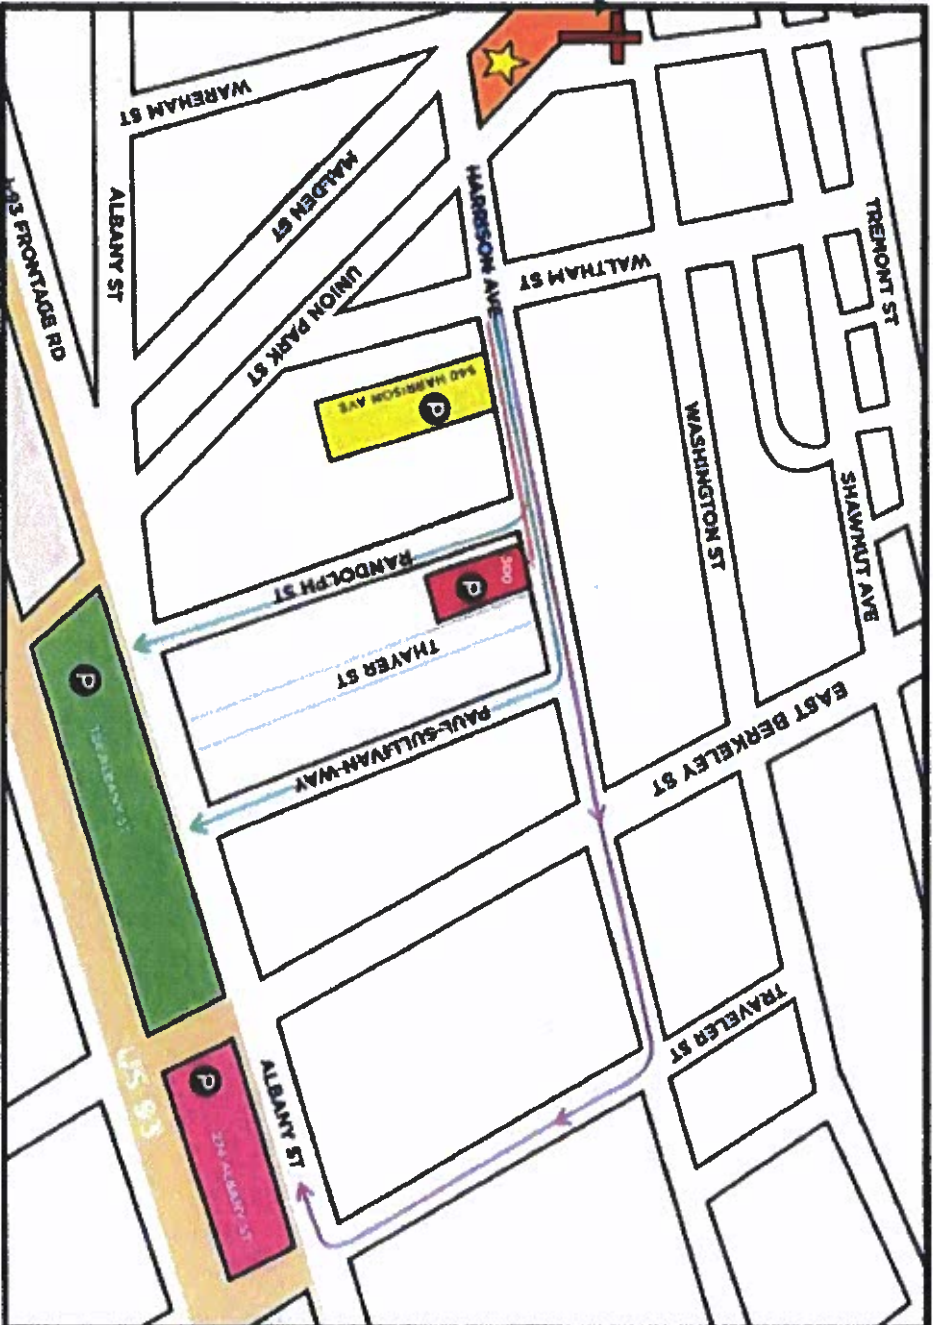

CHEVERUS AWARDS 2022
CATHEDRAL OF THE HOLY CROSS
NEARBY PARKING LOTS

Cathedral of
the Holy Cross
(1400 Washington St.
Boston, MA 02118)

Note:
Parking rates vary